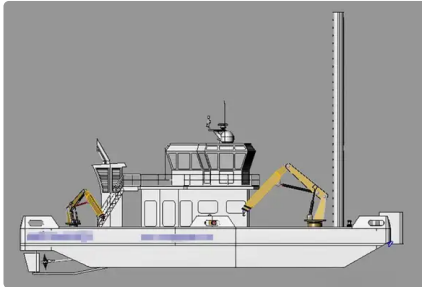

id 1741

Towboat