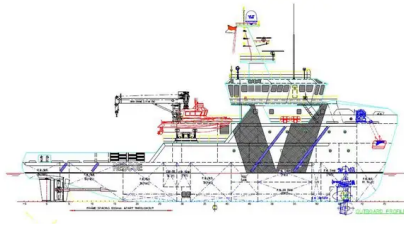

id 2151

**Rescue vessel**

Ship id	2151
Category	<a href="#">Rescue vessel</a>
Build Year	2021
Ship added date	2021-11-09
Added by	<a href="#">Global Work Boats</a>

**Ship dimensions**

Length overall (LOA), m	50
-------------------------	----