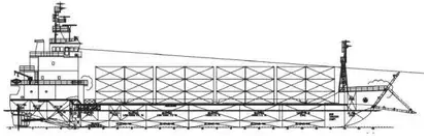

id 2335

Landing Craft, Tank

Ship id	2335
Category	Landing Craft, Tank
Build Year	2022
Flag	Mali
Price	\$8,500,000
Ship added date	2021-11-02
Added by	GRS.OFFSHORE RENEWABLES

Measured weight

DWT	2
-----	---

Ship dimensions

Length overall (LOA), m	79.8
Vessel draft, m	3.6

Additional Information

Self-propelled	
Decks	1

Similar ships	Show similar ships
Requests	Purchasing requests matching
e-mail	Send E-mail