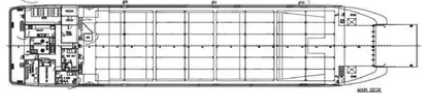

id 2335

Landing Craft, Tank

Ship id	2335
Category	Landing Craft, Tank
Build Year	2022
Flag	Mali
Price	\$8,500,000
Ship added date	2021-11-02
Added by	GRS.OFFSHORE RENEWABLES

Measured weight

DWT	2
-----	---

Ship dimensions

Length overall (LOA), m	79.8
Vessel draft, m	3.6

Additional Information

Self-propelled	
Decks	1

Similar ships	Show similar ships
Requests	Purchasing requests matching
e-mail	Send E-mail