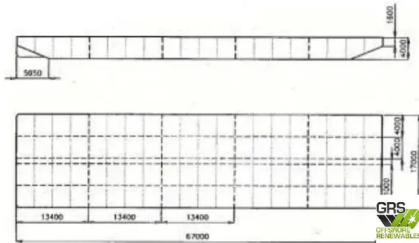

id 2575
 Barge

| | |
|-----------------|---|
| Ship id | 2575 |
| Category | Barge |
| Build Year | 1978 |
| Flag | Germany |
| Price | €275,000 |
| Ship added date | 2021-10-23 |
| Added by | GRS.OFFSHORE RENEWABLES |

Measured weight

| | |
|-----|---|
| DWT | 3 |
|-----|---|

Ship dimensions

| | |
|-------------------------|------|
| Length overall (LOA), m | 67.1 |
| Vessel draft, m | 4 |

Additional Information

Self-propelled