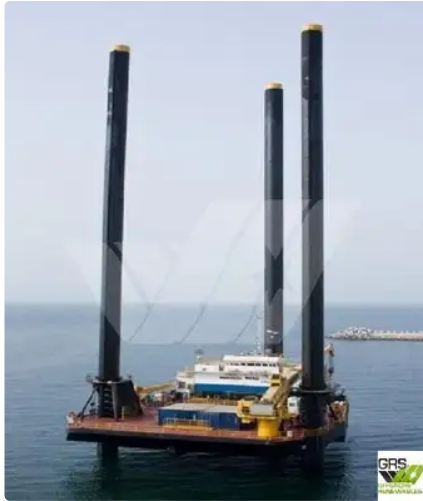

id 2585

jack-up drilling rig

Ship id	2585
Category	<a href="#">jack-up drilling rig</a>
Build Year	2005
Flag	Panama
Ship added date	2021-10-23
Added by	<a href="#">GRS.OFFSHORE RENEWABLES</a>

Ship dimensions

Length overall (LOA), m	40.54
Depth, m	4
Vessel draft, m	4

Additional Information

Self-propelled	
Decks	1
Passengers	150

Similar ships	<a href="#">Show similar ships</a>
Requests	<a href="#">Purchasing requests matching</a>
e-mail	<a href="#">Send E-mail</a>