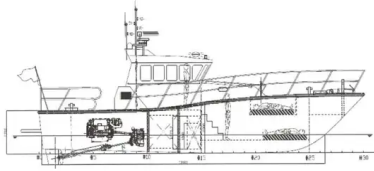

id 3098

Patrol boat

Ship id	3098
Category	Patrol boat
Class	RINA
Build Year	2012
Price	\$380,000
Ship added date	2021-10-05
Added by	Global Work Boats

Ship dimensions

Length overall (LOA), m	16
Vessel draft, m	0.7