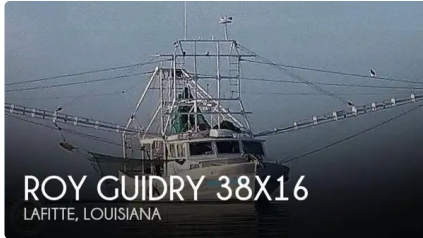

id 5636

## Fishing Trawler

### [1992 Roy Guidry 38X16](#)

Ship id	5636
Category	<a href="#">Fishing Trawler</a>
Build Year	1992
Price	\$142,000
Ship added date	2022-02-05
Added by	<a href="#">Vlad (Varamar)</a>